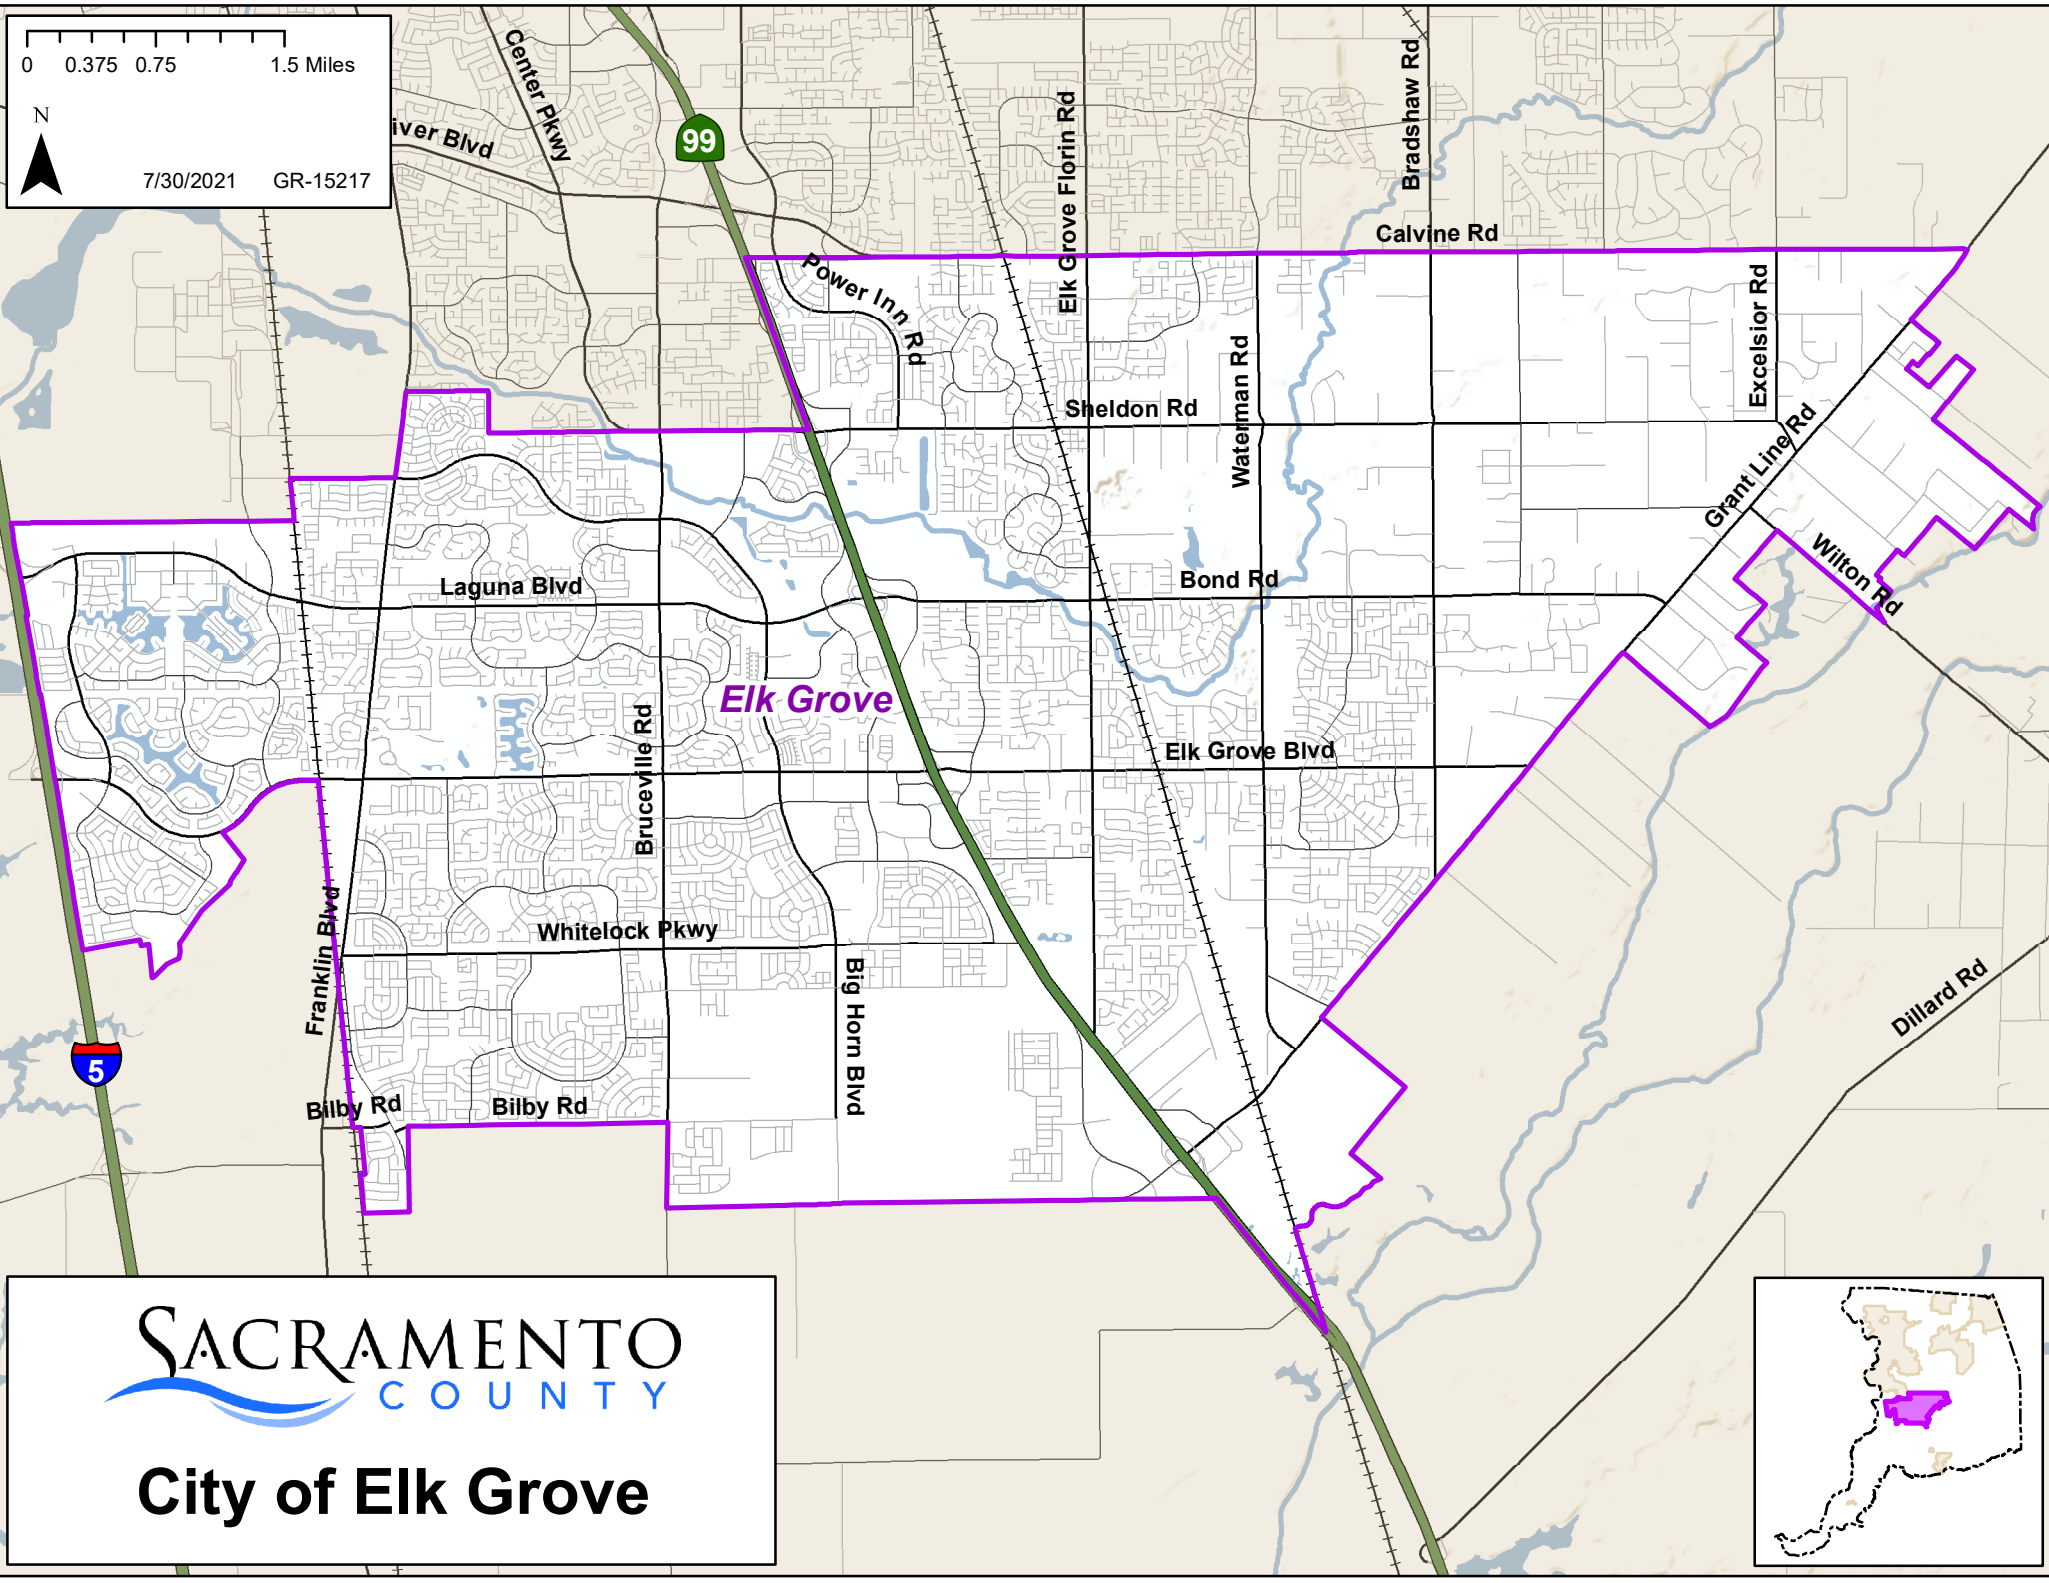

0 0.375 0.75 1.5 Miles

N

7/30/2021 GR-15217

**SACRAMENTO**  
COUNTY

**City of Elk Grove**