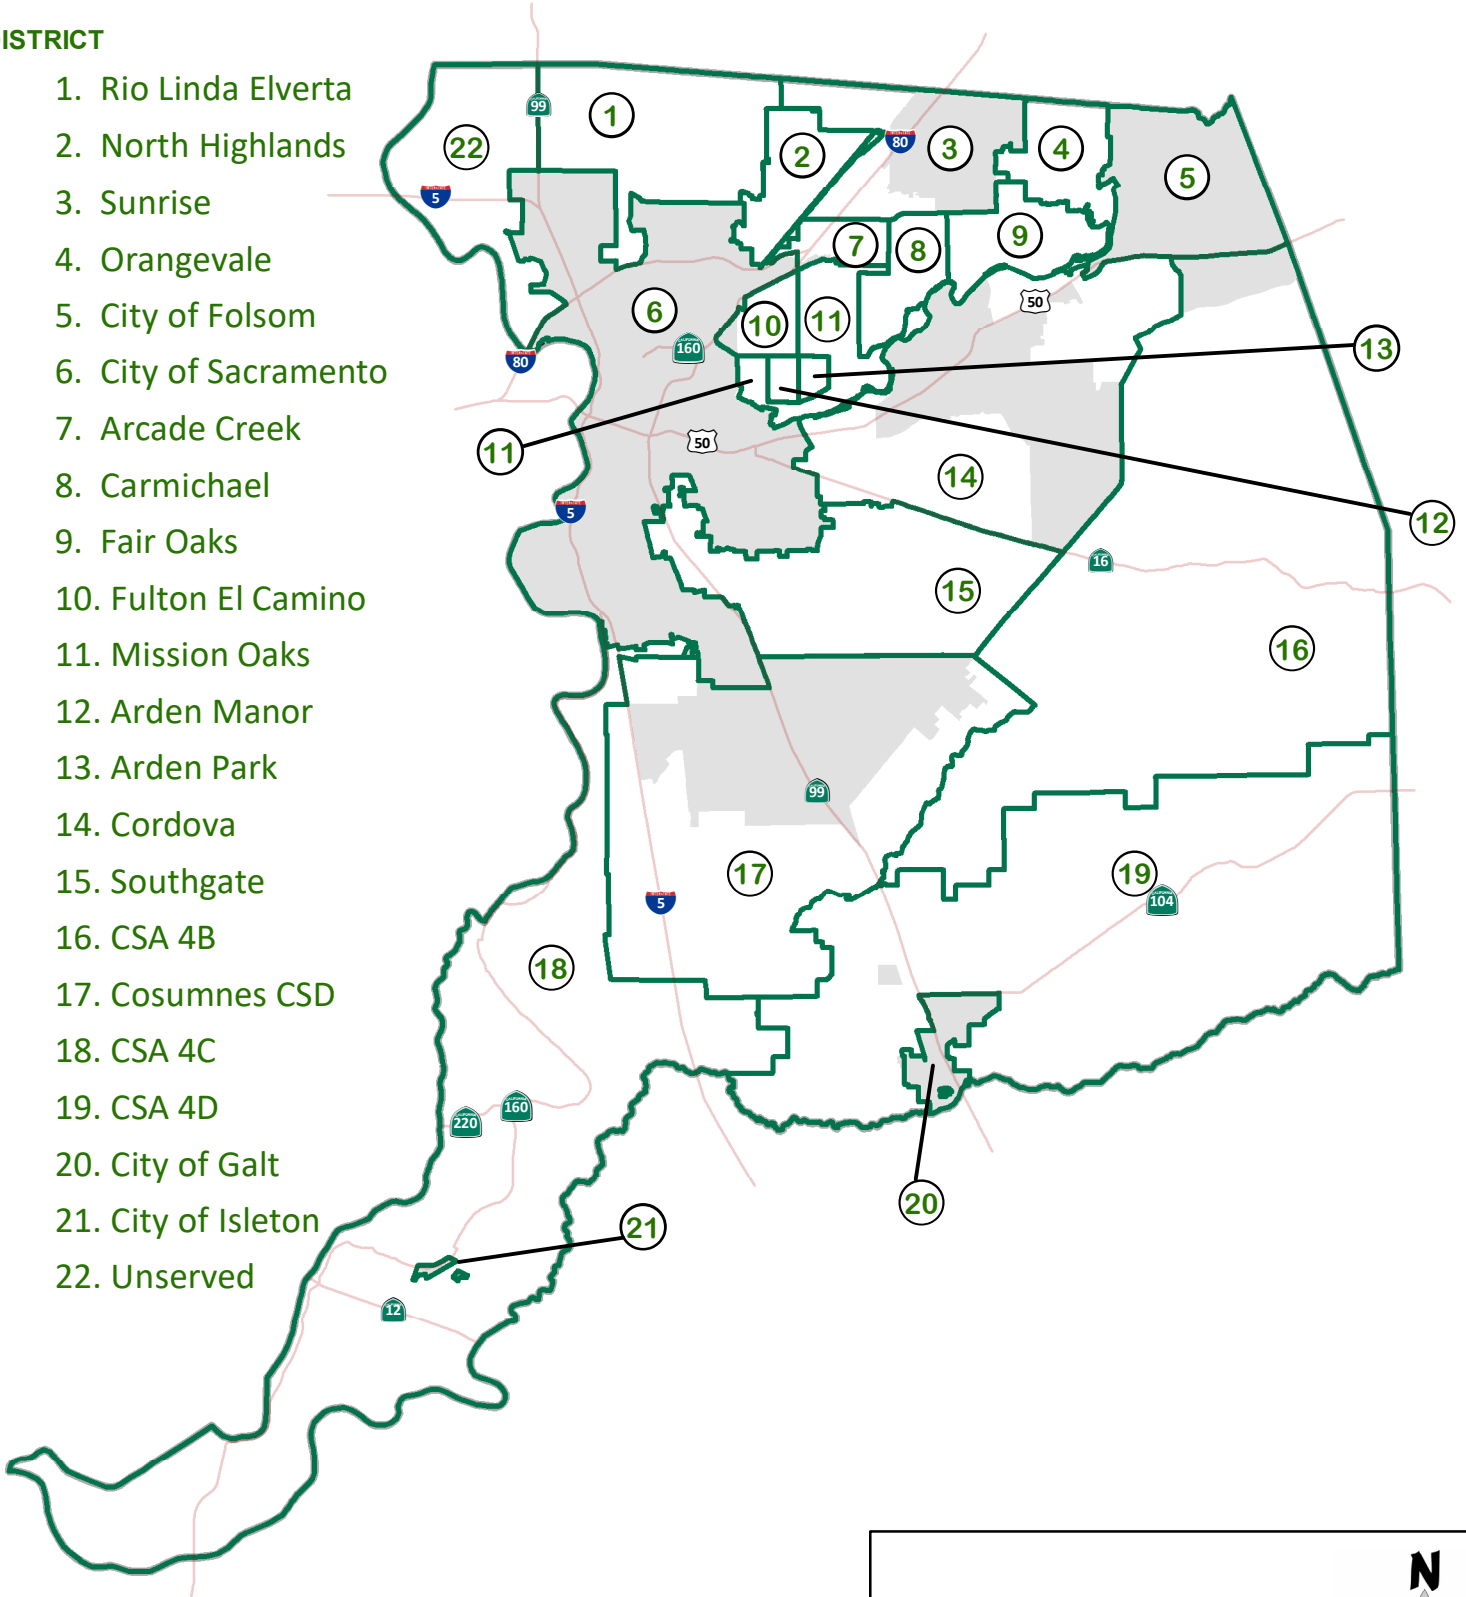

PARK DISTRICTS

DISTRICT

1. Rio Linda Elverta
2. North Highlands
3. Sunrise
4. Orangevale
5. City of Folsom
6. City of Sacramento
7. Arcade Creek
8. Carmichael
9. Fair Oaks
10. Fulton El Camino
11. Mission Oaks
12. Arden Manor
13. Arden Park
14. Cordova
15. Southgate
16. CSA 4B
17. Cosumnes CSD
18. CSA 4C
19. CSA 4D
20. City of Galt
21. City of Isleton
22. Unserved

0 2 4 8 Miles

Doc Date: 11/19/2018

GR-8225